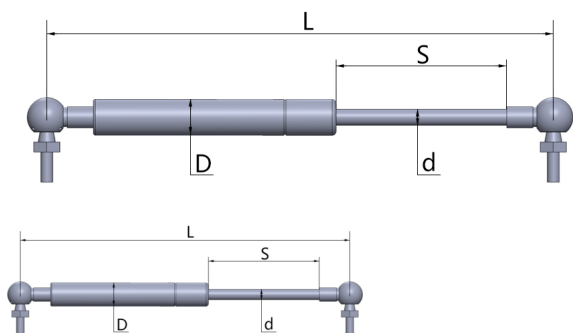

CANOPY DOOR GAS STRUT

Rating: Not Rated Yet

Price

R 185.00

Discount

[Ask a question about this product](#)

Description

Price is for one gas strut with end fittings, Please add x2 to your cart if you intend on purchasing a set of two.

SIZES ARE AS FOLLOWS: (PLEASE REFER TO IMAGE ABOVE, SIZES BELOW REFER TO MEASUREMENT "L")

4043- 385mm

4044- 438mm

4045- 485mm

NM refers to Newton-meter which is the amount of force applied to the gas strut when opening. Higher NM struts are required for heavier doors and vice versa for lighter doors. If you're not sure of the NM which you require for your canopy door please email / whatsapp a picture along with your order number to This email address is being protected from spambots. You need JavaScript enabled to view it.