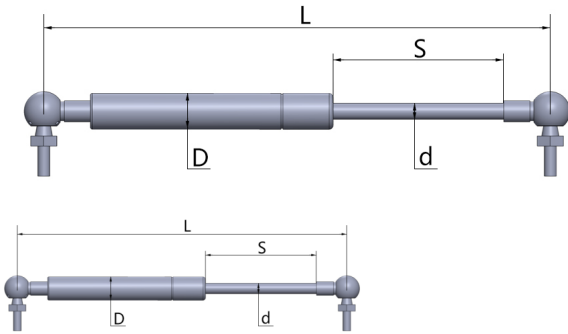

CANOPY DOOR GAS STRUT

Rating: Not Rated Yet

Price

R 185.00

Discount

[Ask a question about this product](#)

Description

Price is for one gas strut with end fittings, Please add x2 to your cart if you intend on purchasing a set of two.

SIZES ARE AS FOLLOWS: (PLEASE REFER TO IMAGE ABOVE, SIZES BELOW REFER TO MEASUREMENT "L")

4043- 385mm

4044- 438mm

4045- 485mm

NM refers to Newton-meter which is the amount of force applied to the gas strut when opening. Higher NM struts are required for heavier doors and vice versa for lighter doors. If you're not sure of the NM which you require for your canopy door please email / whatsapp a picture along with your order number to This email address is being protected from spambots. You need JavaScript enabled to view it.